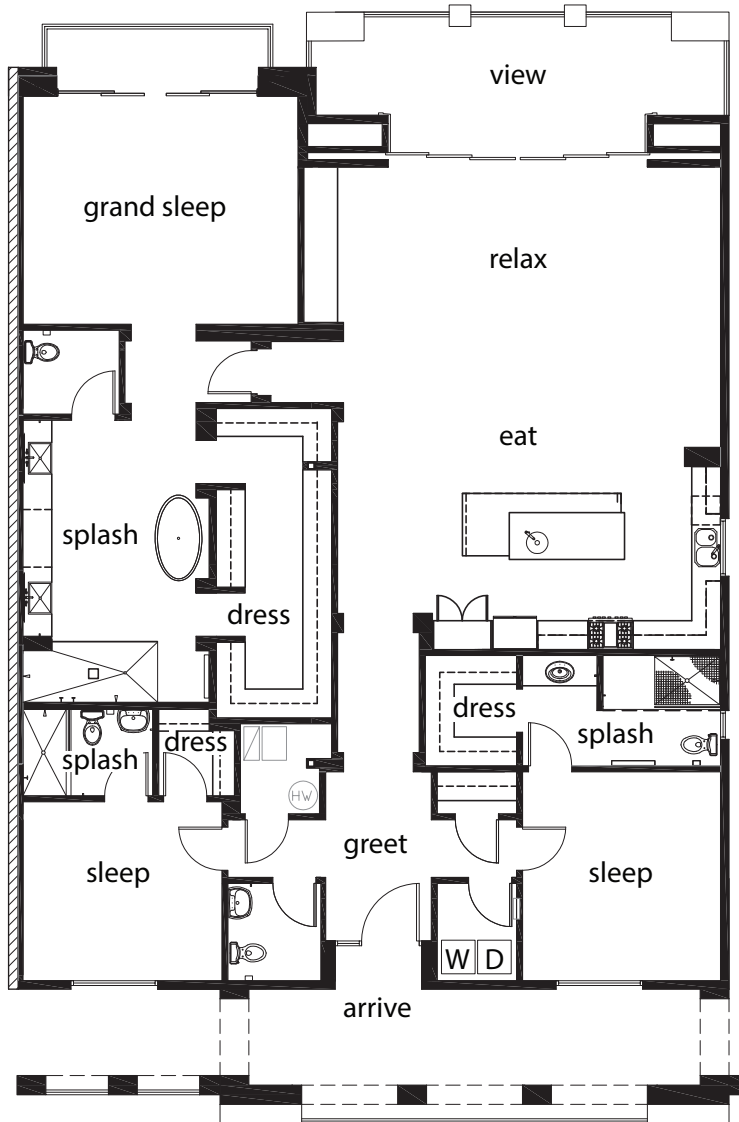

TWO BILTMORE ESTATES
THE LUXURY COLLECTION

Linear 101, 107
201, 207
The Wright

3 bedrooms, 3 full baths
with additional flex space
on unit 101 and 201

Approx. 3,000 square feet

Expansive veranda with breath-
taking golf view

All measurements are approximate. Individual unit dimensions may vary from unit to unit or building to building, due to variations in construction and other site specific circumstances. Any statement, or depiction of, or reference to, the square footage of a unit on any floorplans, brochures or other sales material, refers to the square footage of the unit measured to the exterior surface of the perimeter wall of the building and the center of any demising walls separating the unit from another unit or from any common corridors or hallways or other parts of the common areas of the project, and does not constitute any representation of the square footage within the interior unfinished surfaces of the perimeter walls of the unit.