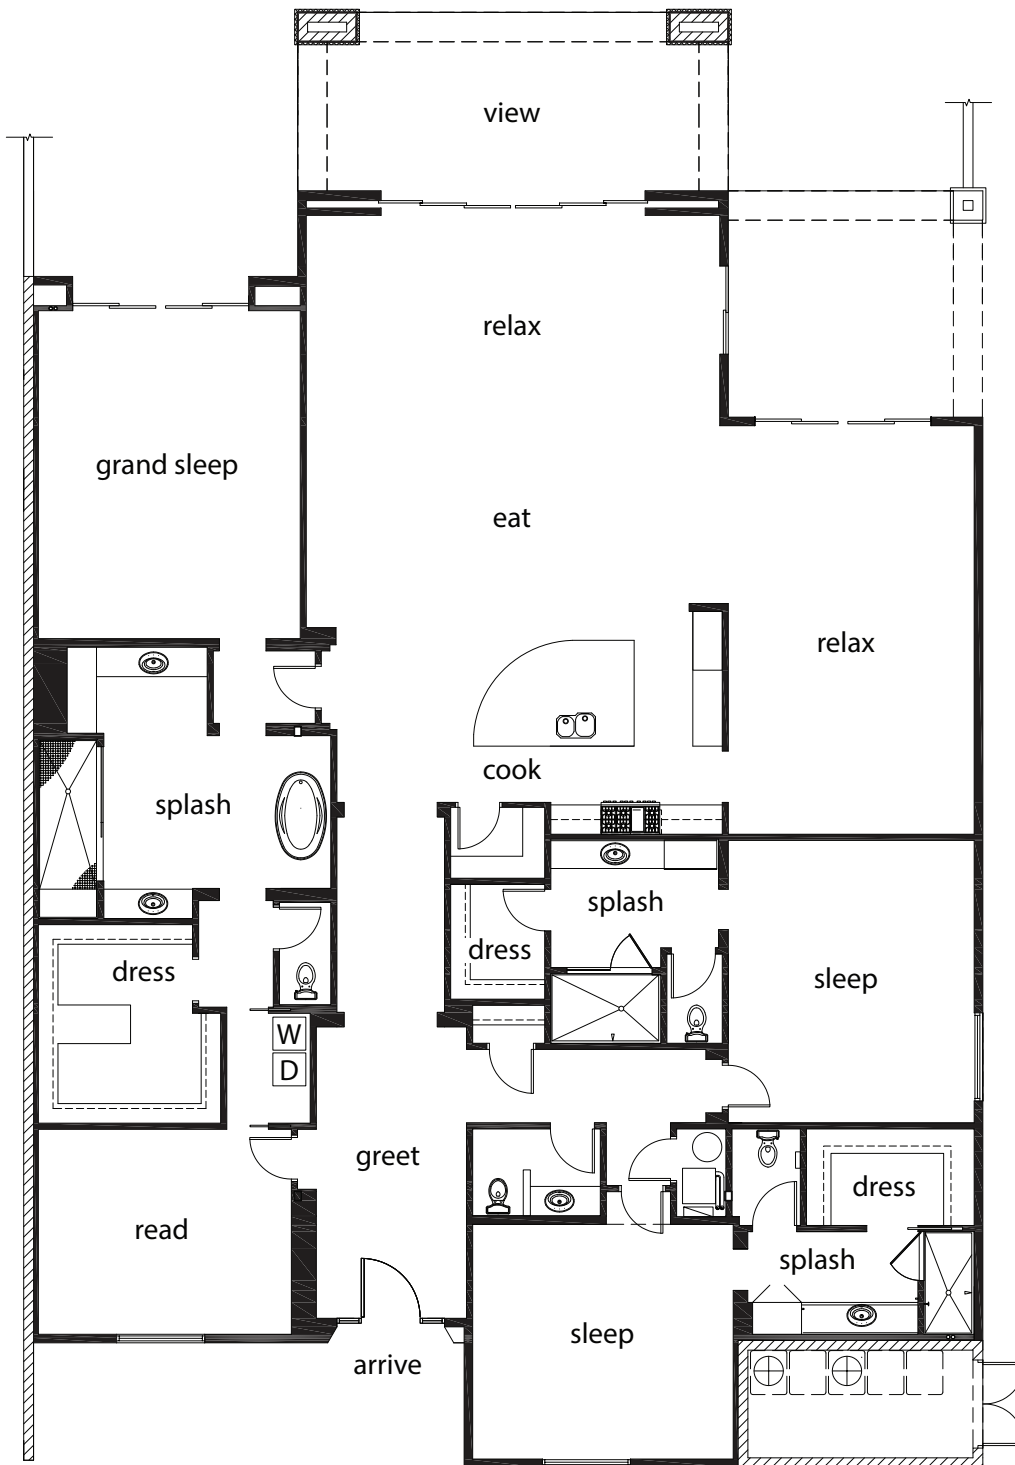

TWO BILTMORE ESTATES  
THE LUXURY COLLECTION

Linear 110, 210, 310  
The Wrigley

3 bedrooms, 3 full baths  
Approx. 4,880 square feet  
Expansive veranda with breath-  
taking golf view

All measurements are approximate. Individual unit dimensions may vary from unit to unit or building to building, due to variations in construction and other site specific circumstances. Any statement, or depiction of, or reference to, the square footage of a unit on any floorplans, brochures or other sales material, refers to the square footage of the unit measured to the exterior surface of the perimeter wall of the building and the center of any demising walls separating the unit from another unit or from any common corridors or hallways or other parts of the common areas of the project, and does not constitute any representation of the square footage within the interior unfinished surfaces of the perimeter walls of the unit.